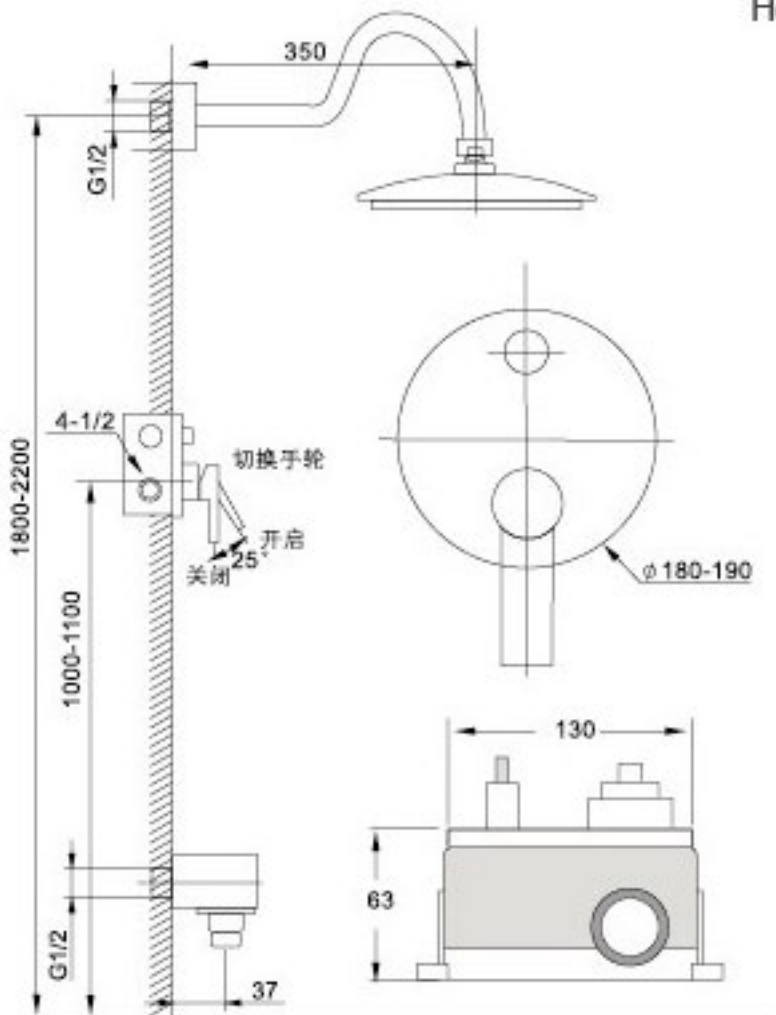

NAPOLI 8" ANTIQUE BRASS FINISH RAIN BATH SHOWER SET SPECIFICATIONS

Double function embedded box series

Size: 130X80 mm

Height: 63 mm

Shower head type: adjustable shower head

Installation type: wall mounted

Contemporary style

Valve Core Material :Ceramic

Size : 8 inches

Material : Solid Brass

Flow Rate : 2.5 Gallons per Minute (GPM)

Handle Material : Zinc Alloy

Inlet Connection Size : G1/2"

All dimensions and specifications are nominal and may vary. Use actual products for accuracy in critical situations.